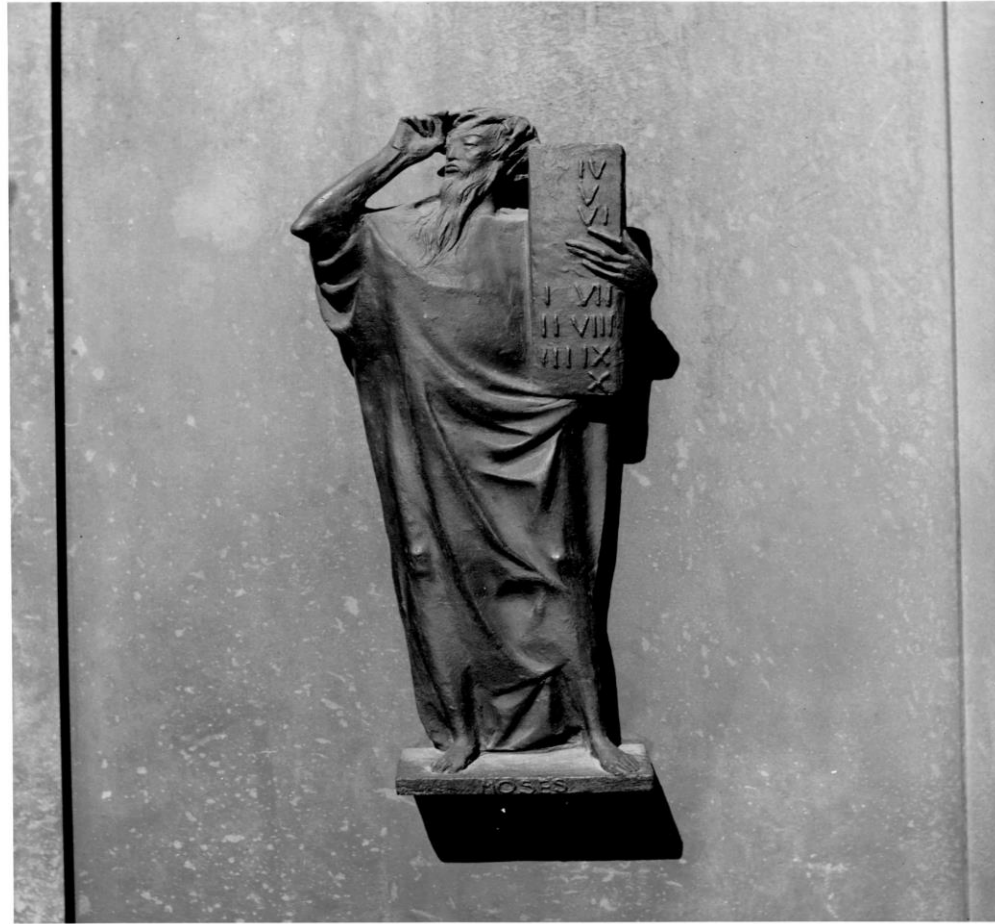

MOSES DEPICTED ON BRONZE DOORS