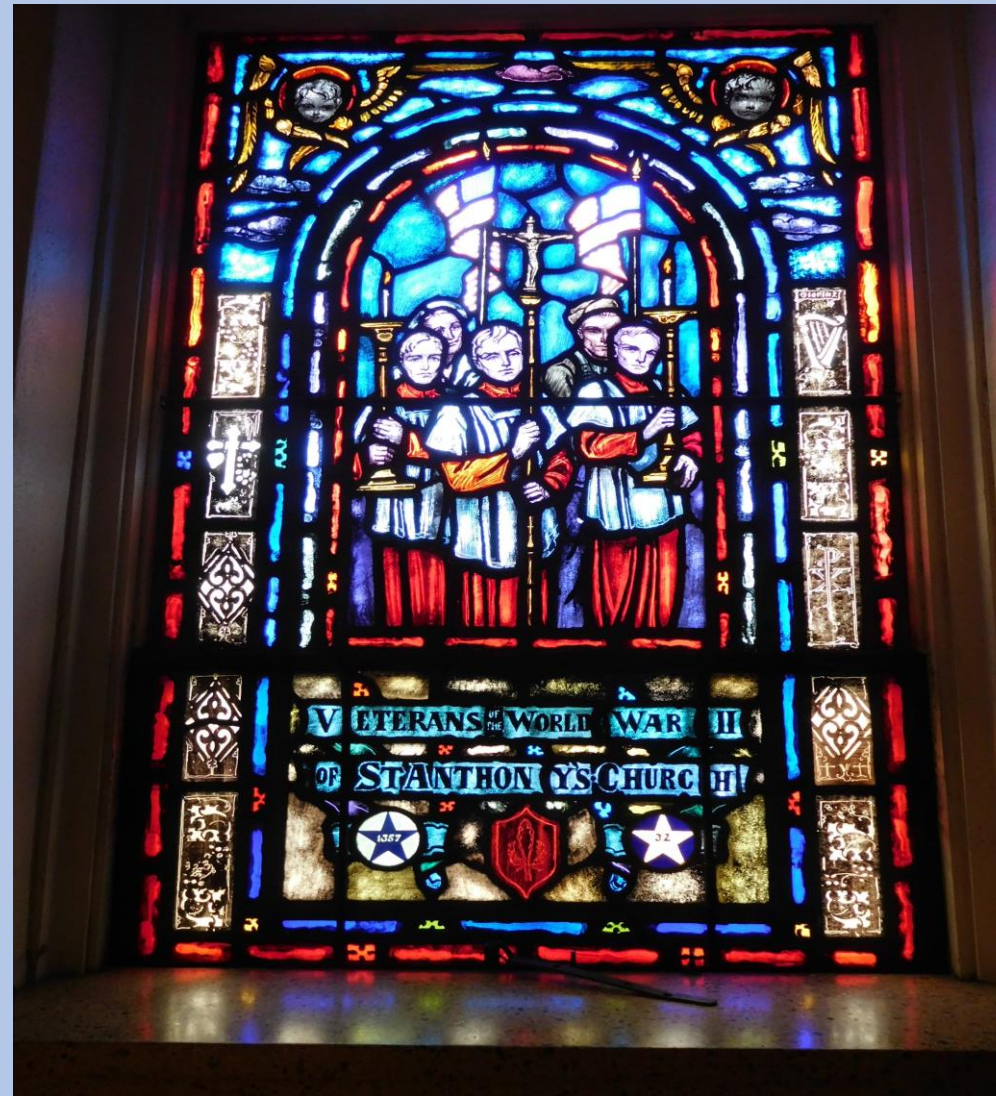

Sanborn Collection 83.13.905n, Delaware Historical Society

A view of the steel frame of St. Anthony's Church as seen from 9th Street looking east. Approximately 35 percent of the stone walls have been erected.

CHURCH UNDERCONSTRUCTION 1925

CHURCH UNDERCONSTRUCTION 1925

CHURCH UNDERCONSTRUCTION 1925

CHURCH UNDERCONSTRUCTION 1925

CHURCH UNDERCONSTRUCTION 1925

View of the interior of Saint Anthony's During Construction, late 1925

Sanborn Collection 83.13.702n, Delaware Historical Society

A remarkable view of St. Anthony's half built interior. A construction worker stand directly in the middle of what will become the Rose window above the altar. A steel frame serves as the powerful skeleton for the stone masonry rising to the roof.

BRONZE DOOR PANELS

MOSES DEPICTED ON BRONZE DOORS

BUMBLE BEE

WINDOW IN SACRISTRY DEPICTS PARISHIONERS

WINDOW IN PASSAGE BETWEEN SACRISTRIES BEHIND ALTAR

2012 ORGAN INSTALLED AND CHIOR LOFT EXPANDED