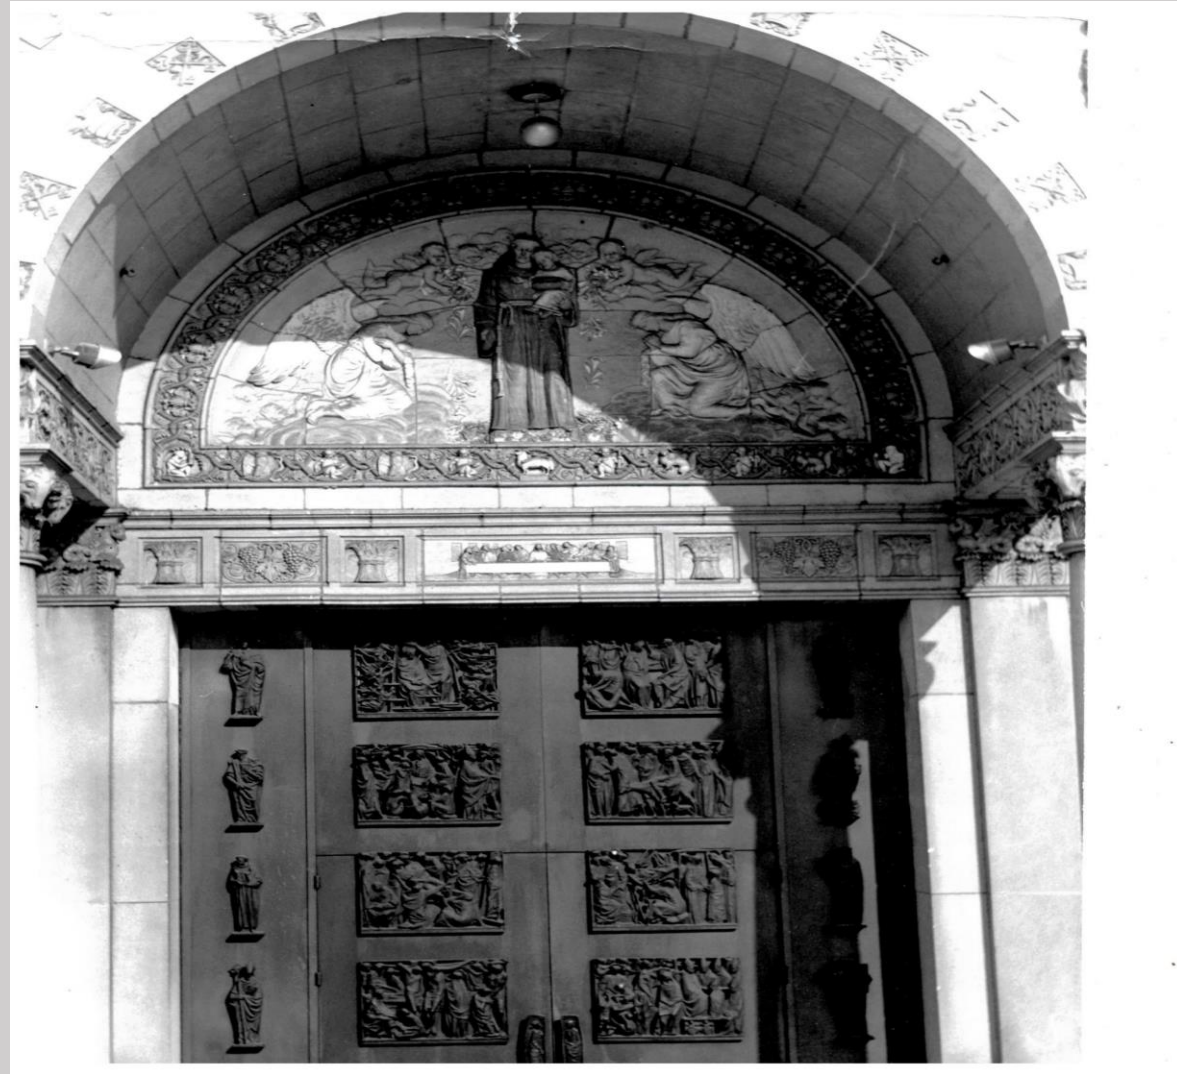

Sanborn Collection 83.13.905n, Delaware Historical Society

A view of the steel frame of St. Anthony's Church as seen from 9th Street looking east. Approximately 35 percent of the stone walls have been erected.

Sanborn Collection 83.13.702n, Delaware Historical Society

A remarkable view of St. Anthony's half built interior. A construction worker stand directly in the middle of what will become the Rose window above the altar. A steel frame serves as the powerful skeleton for the stone masonry rising to the roof.

TABERNACLE

TABERNACLE

BRONZE DEPICTION 13TH STATION OF CROSS IN SACRED HEART SHRINE

ENLARGEMENT STONE MOSAIC IN SACRED HEART SHRINE

GOLDEN MEDALLION DEPICTING SAINT JOSEPH

STATION OF THE CROSS

CHURCH PORTICO