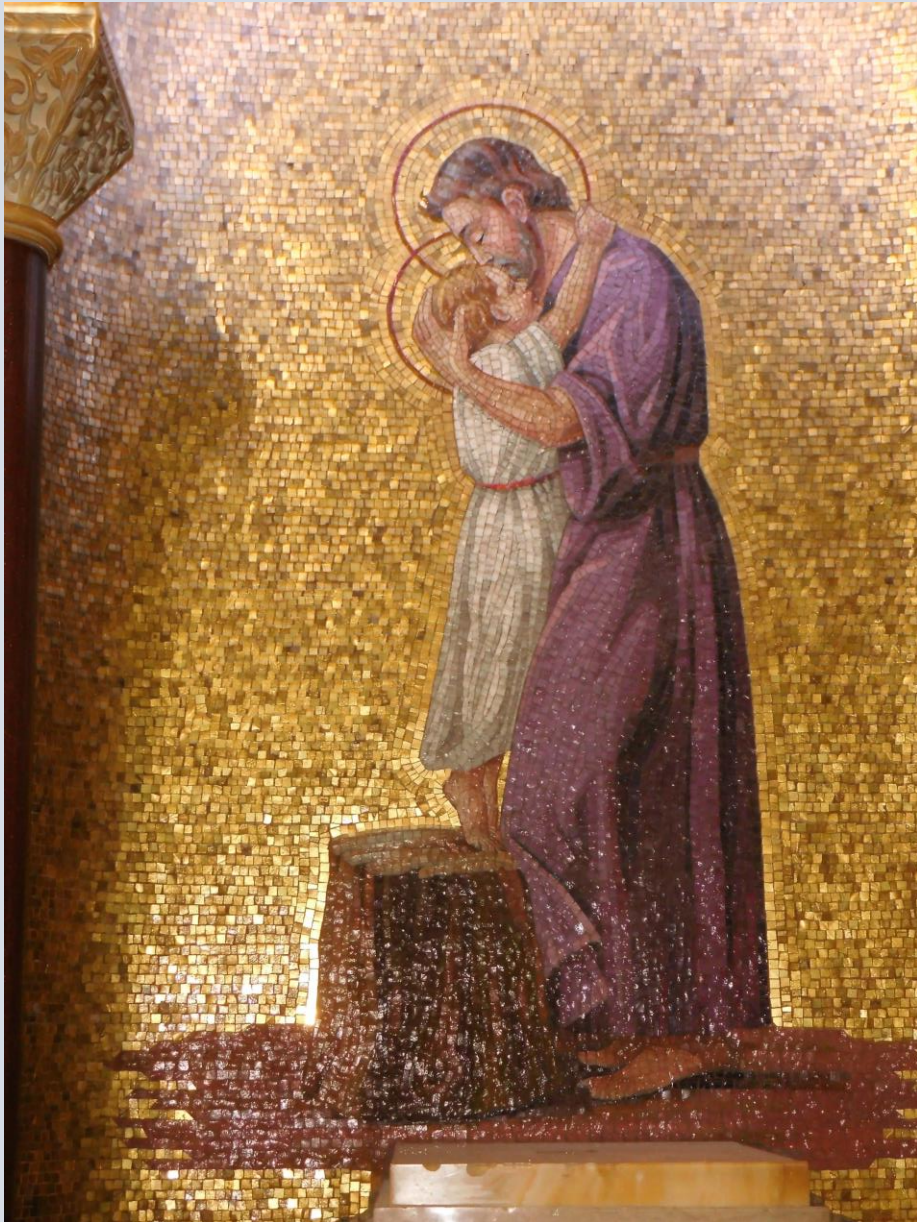

SAINT JOSEPH