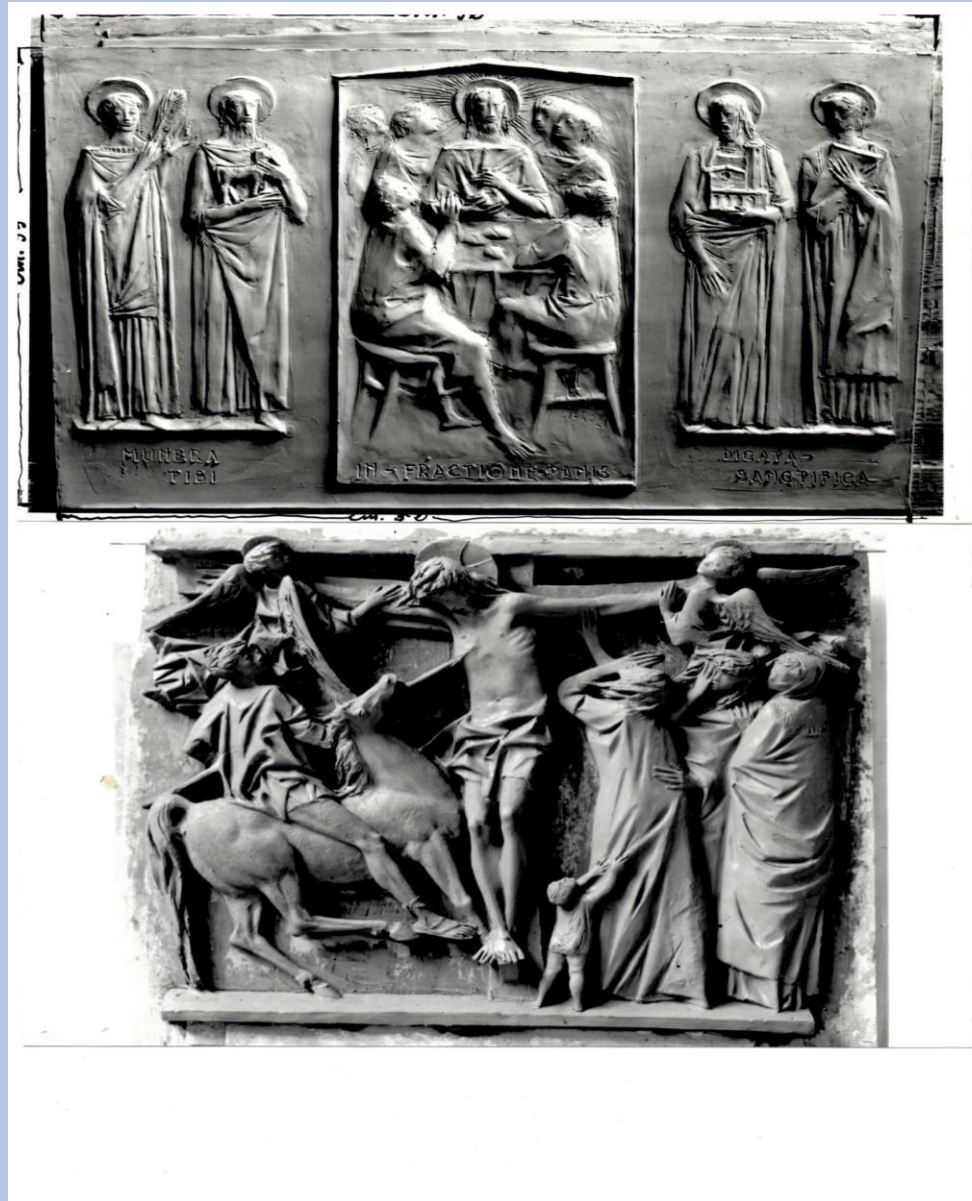

Sanborn Collection 83.13.905n, Delaware Historical Society

A view of the steel frame of St. Anthony's Church as seen from 9th Street looking east. Approximately 35 percent of the stone walls have been erected.

Sanborn Collection 83.13.702n, Delaware Historical Society

A remarkable view of St. Anthony's half built interior. A construction worker stand directly in the middle of what will become the Rose window above the altar. A steel frame serves as the powerful skeleton for the stone masonry rising to the roof.

SAINT JOSEPH

PELIGAN TABERNACLE

FATHER ROBERTO PAINTING MURAL IN CHOIR LOFT ABOVE ALTAR

MURAL DEPICTING FATHER TUCKER AND ALTAR SERVERS

ORIGINAL PROTOTYPE FOR TABERNACLE IN CLAY AND ALTAR FOR SACRED HEART SHRINE