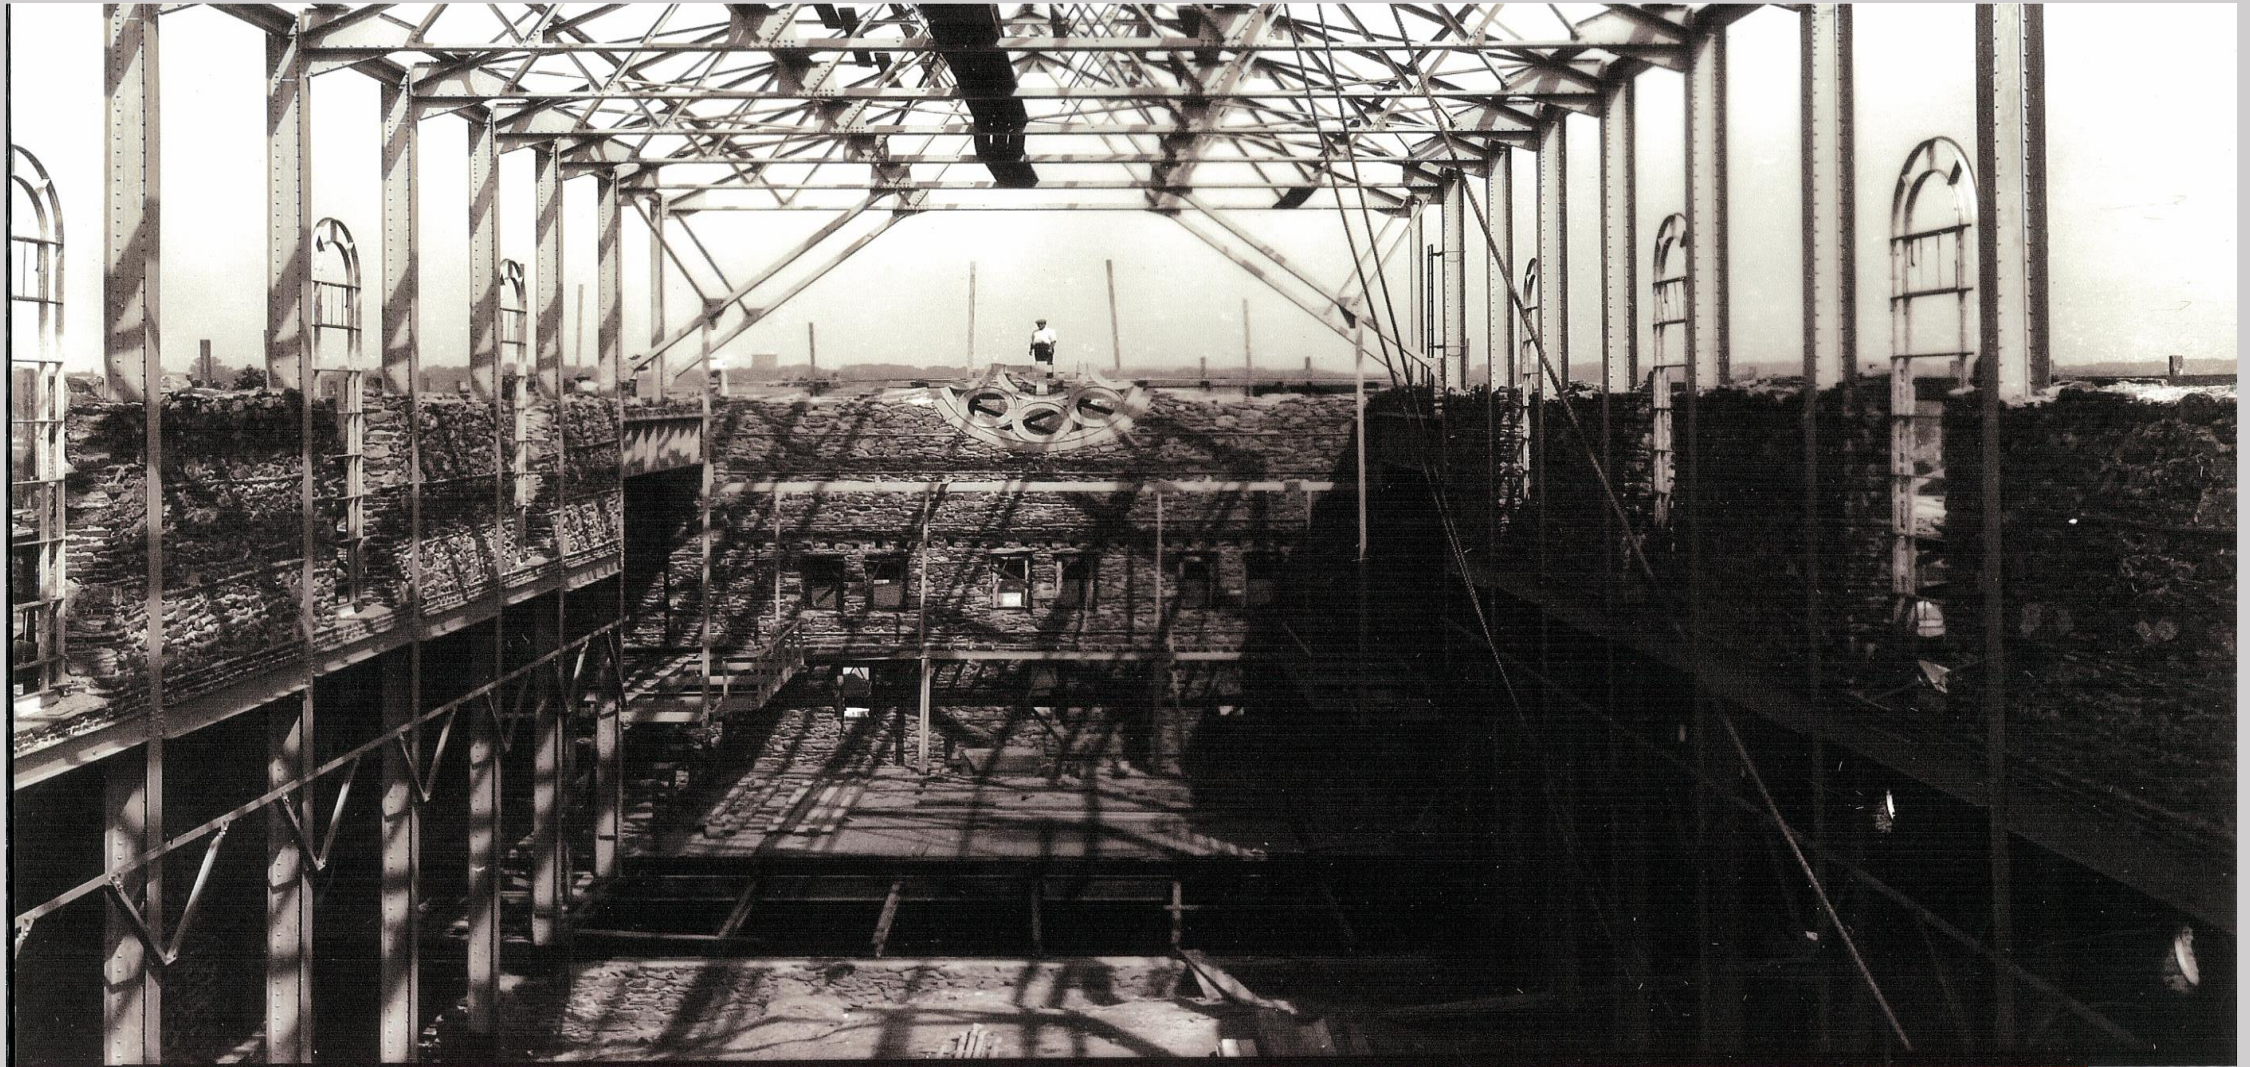

Sanborn Collection 83.13.905n, Delaware Historical Society

A view of the steel frame of St. Anthony's Church as seen from 9th Street looking east. Approximately 35 percent of the stone walls have been erected.

CHURCH UNDERCONSTRUCTION 1925

CHURCH UNDERCONSTRUCTION 1925

CHURCH UNDERCONSTRUCTION 1925

CHURCH UNDERCONSTRUCTION 1925

CHURCH UNDERCONSTRUCTION 1925

View of the interior of Saint Anthony's During Construction, late 1925

Sanborn Collection 83.13.702n, Delaware Historical Society

A remarkable view of St. Anthony's half built interior. A construction worker stand directly in the middle of what will become the Rose window above the altar. A steel frame serves as the powerful skeleton for the stone masonry rising to the roof.