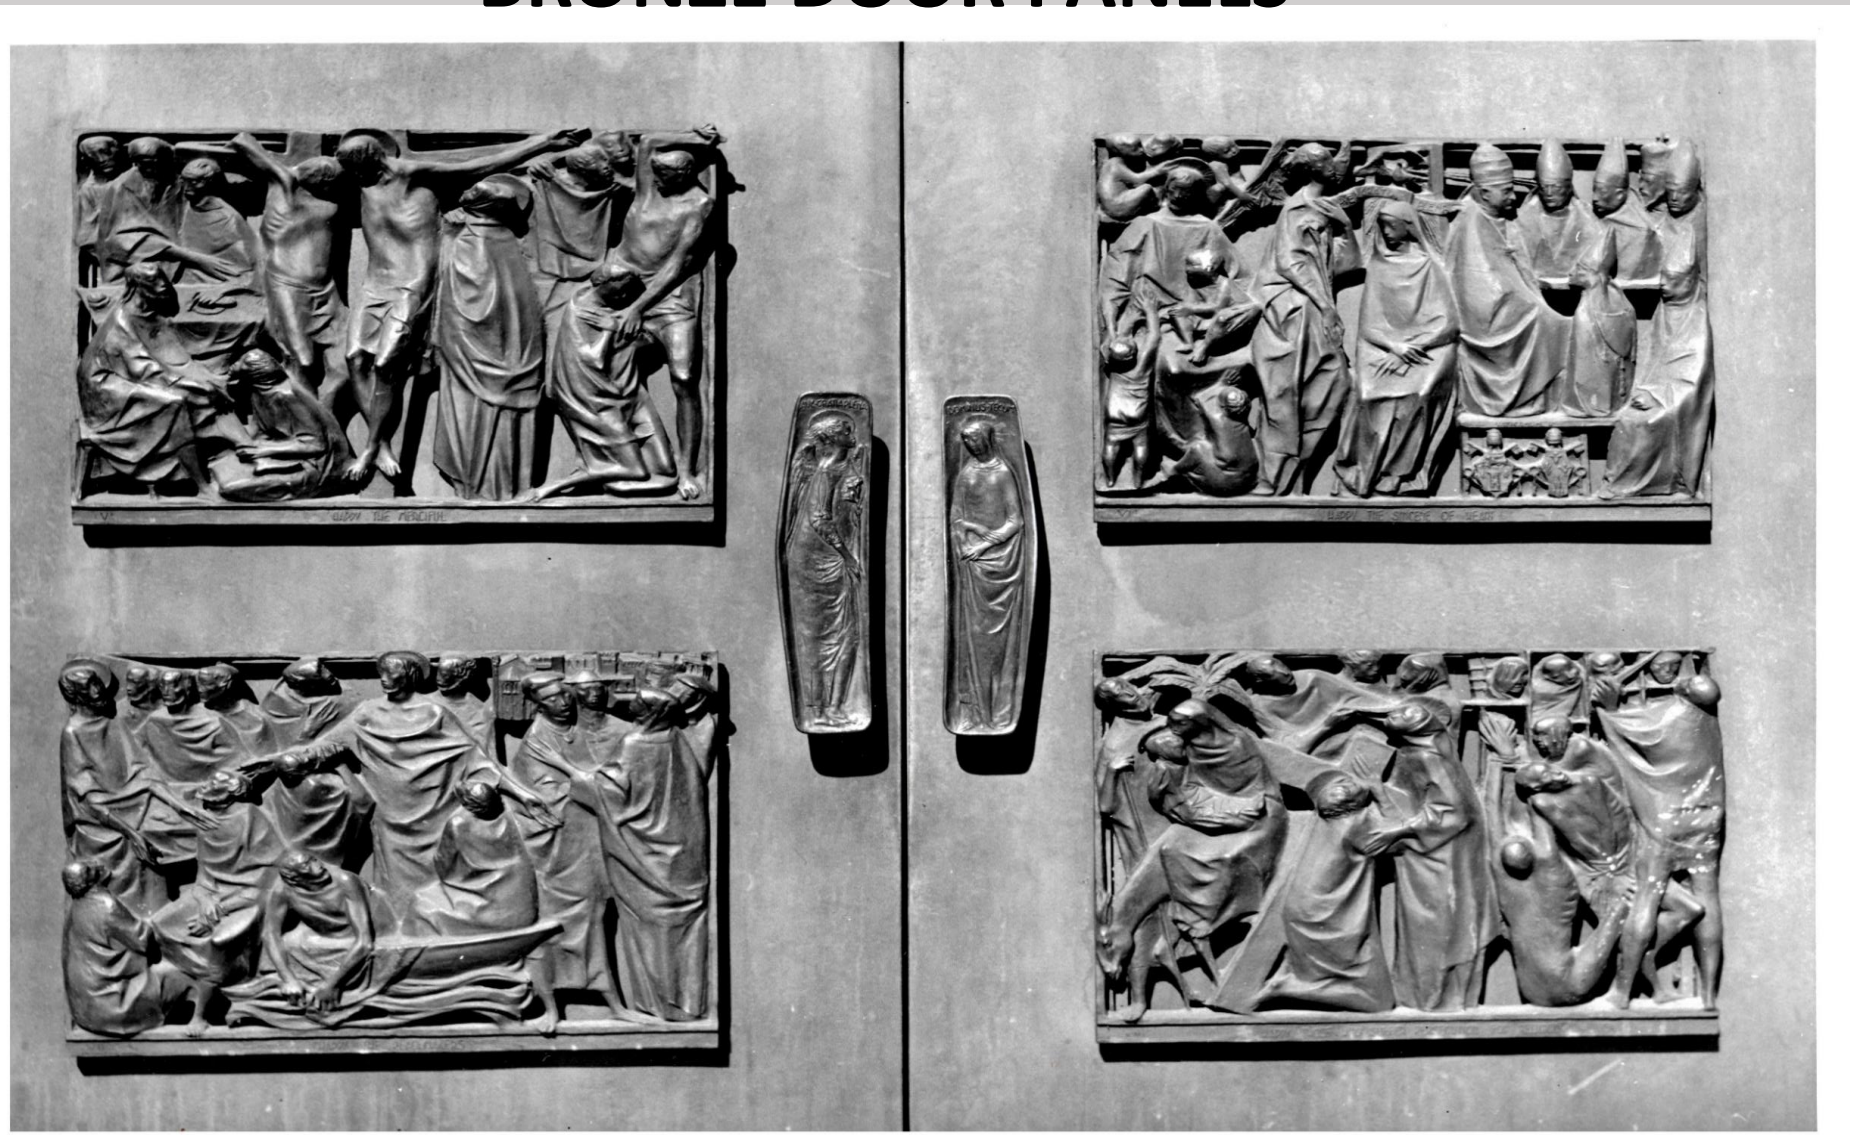

Sanborn Collection 83.13.702n, Delaware Historical Society

A remarkable view of St. Anthony's half built interior. A construction worker stand directly in the middle of what will become the Rose window above the altar. A steel frame serves as the powerful skeleton for the stone masonry rising to the roof.

SAINT JOSEPH

PELIGAN TABERNACLE

FATHER ROBERTO PAINTING MURAL IN CHOIR LOFT ABOVE ALTAR

MURAL DEPICTING FATHER TUCKER AND ALTAR SERVERS

ORIGINAL PROTOTYPE FOR TABERNACLE IN CLAY AND ALTAR FOR SACRED HEART SHRINE

TABERNACLE

TABERNACLE

BRONZE DEPICTION 13TH STATION OF CROSS IN SACRED HEART SHRINE

ENLARGEMENT STONE MOSAIC IN SACRED HEART SHRINE

GOLDEN MEDALLION DEPICTING SAINT JOSEPH

STATION OF THE CROSS

CHURCH PORTICO

BRONZE DOOR PANELS

MOSES DEPICTED ON BRONZE DOORS

BUMBLE BEE

WINDOW IN SACRISTRY DEPICTS PARISHIONERS

WINDOW IN PASSAGE BETWEEN SACRISTRIES BEHIND ALTAR

2012 ORGAN INSTALLED AND CHIOR LOFT EXPANDED